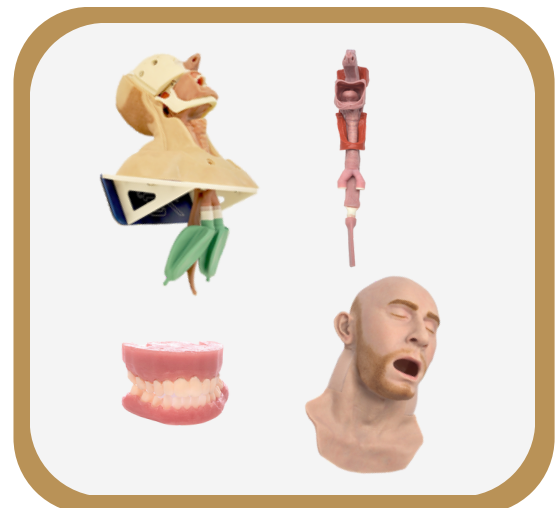

### What is the 7-SIGMA Partial Airway Trainer?

- ✓ The Partial Trainer is an innovative, hyper-realistic trainer for intubation & airway management
- ✓ The 7S<sup>3</sup> airway trainer replicates the appearance, weight and biomechanics of a human
- ✓ The unique modular design offers swappable anatomy and pathology based on age, gender, BMI & ethnicity and allows for easy cleaning and maintenance

### Available Options:

African American & Caucasian skin tones available

- ▶ **Intermediate** Partial Airway Trainer
- ▶ **Advanced** Partial Airway Trainer
- ▶ **Burn Victim Skills** Partial Airway Trainer
- ▶ **Swollen Victim Skills** Partial Airway Trainer
- ▶ **Pediatric** Partial Airway Trainer  
5 year-old female: Asian ethnicity

### What's Included?

- ✓ The partial torso consists of the face skin, front skull, lungs and base plate
- ✓ The airway components include the airway, upper & lower teeth, jaw, nose block and lungs.
- ✓ A modular design allowing for interchangeable & replaceable parts